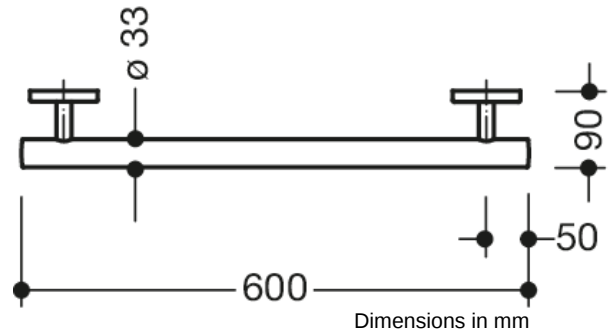

Properties

System 800 K Support rail

- straight rail with supports straight to the wall and roses
- for holding on to and providing support
- made of high-quality polyamide in HEWI colours 98 (signal white) or 99 (pure white)
- with continuous, corrosion resistant steel core
- length 600 mm, diameter of rail 33 mm, 90 mm deep
- wall connection with discreet supports (diameter 18 mm) perpendicular to wall and flat roses
- rose diameter 80 mm, cap height 13 mm
- easy installation due to individually mountable fixing plates made of high-quality stainless steel for hanging the support rail
- including non-corrosive HEWI fixing material
- Please note when using with hanging seats: Compatibility check required.
- A detailed list of possible combinations of hand rails, L-shaped rails and shower handrails with matching hanging seats can be found in our online catalogue in the download area of the respective product.